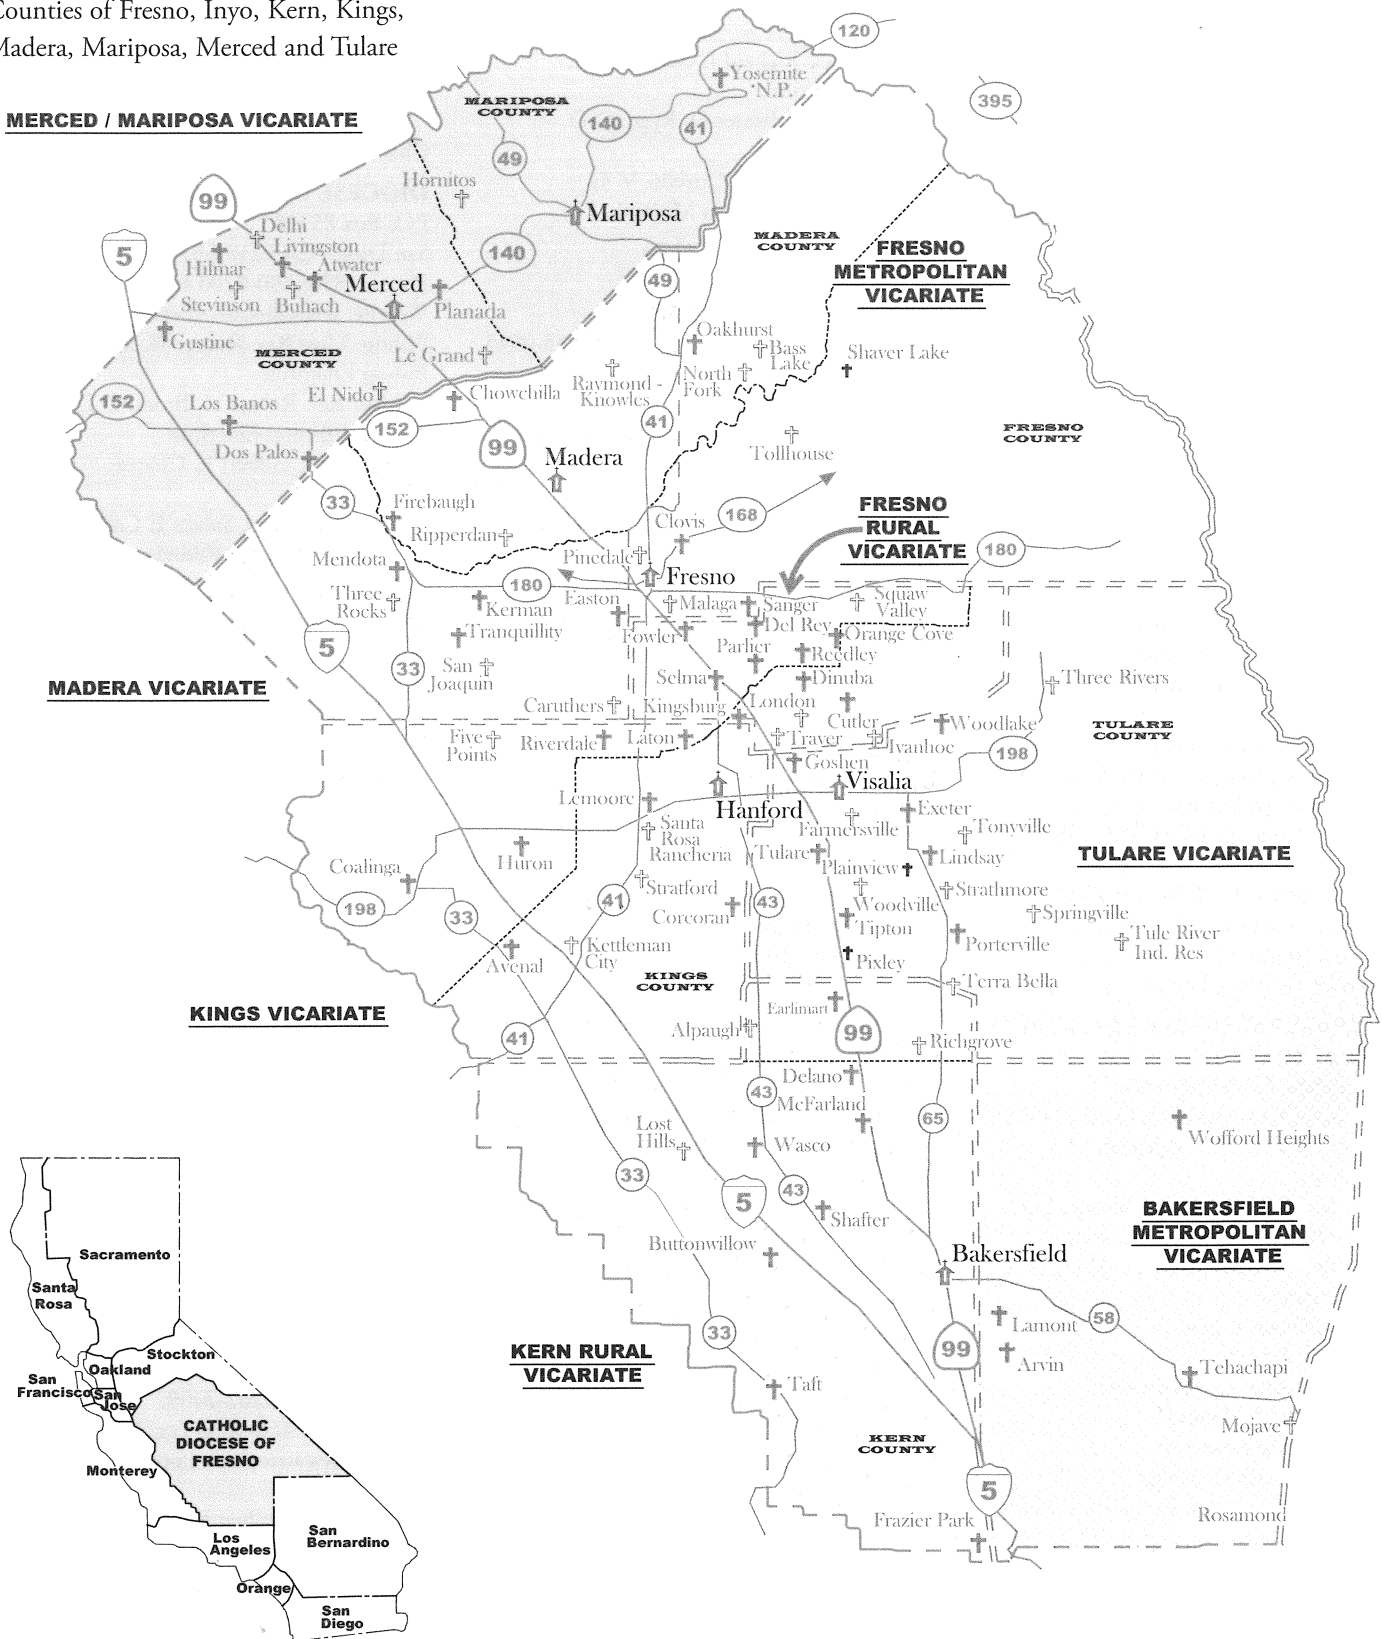

PARISHES, MISSIONS AND STATIONS OF THE DIOCESE OF FRESNO

Total Population Estimated: 2,845,903

Catholic Population: 1,074,944

Square Miles: 36,072

Counties of Fresno, Inyo, Kern, Kings, Madera, Mariposa, Merced and Tulare

MERCED / MARIPOSA VICARIATE

PARISHES, MISSIONS AND STATIONS OF THE DIOCESE OF FRESNO

Established December 15, 1967
 Formerly the Diocese of Monterey-Fresno
 Patroness: St. Thérèse of the Child Jesus
 (The Little Flower)
 Secondary Patron: St. Columba